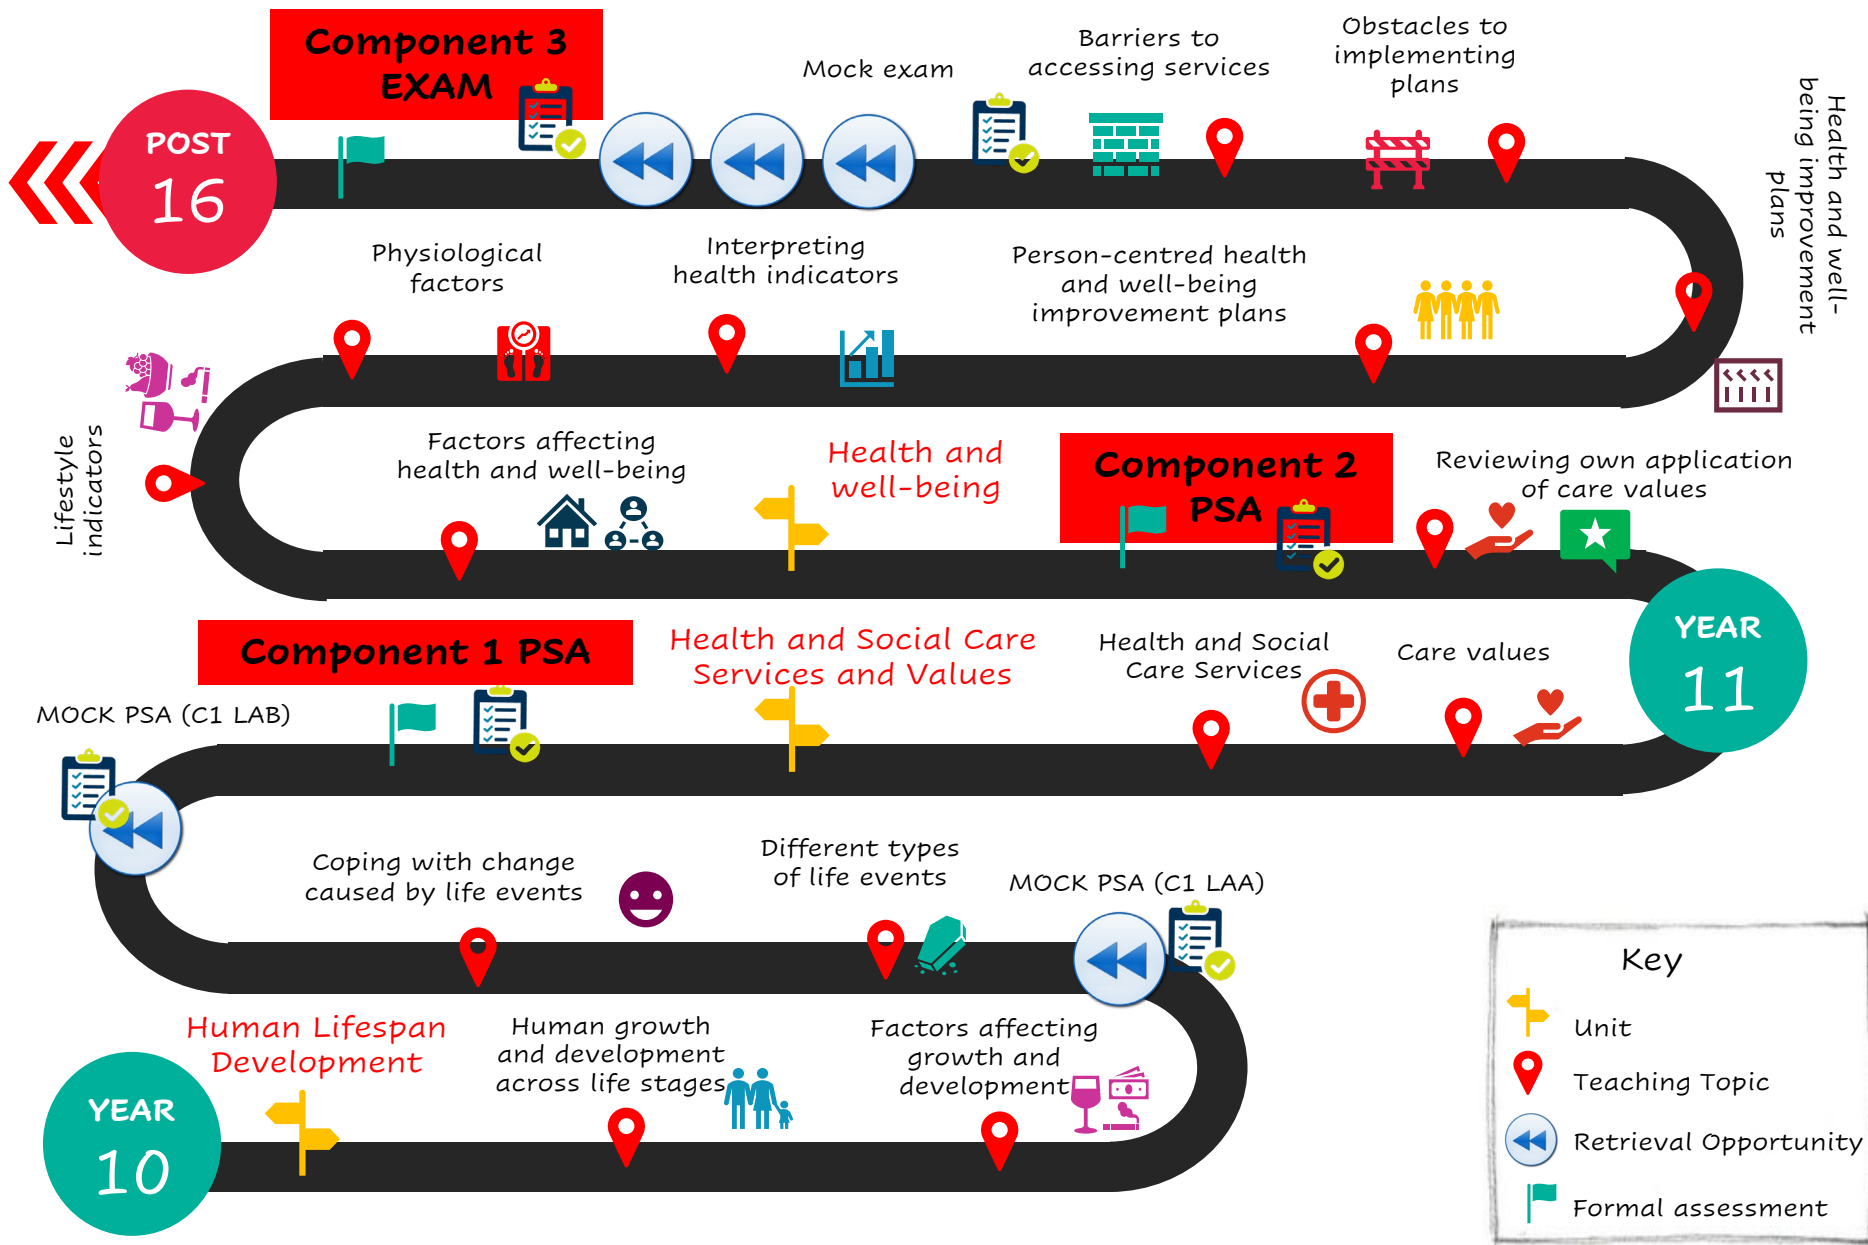

BTEC Tech Award Health and Social Care

Course learning journey

BTEC Health and Social Care

Component 1 (LAA) Understand human growth and development across life stages and the factors that affect it